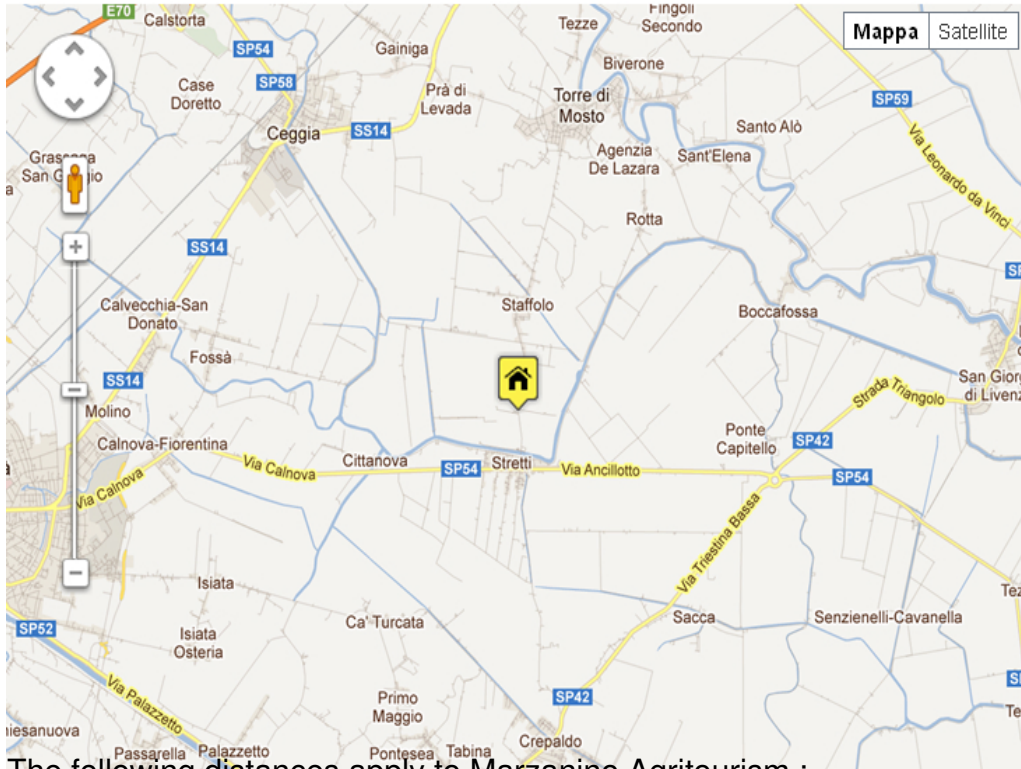

### How to reach us:

*From the A4 motorway exit at Cessalto, turn left and follow the directions for Ceggia at the roundabout. Once you reach Ceggia, follow the directions to Eraclea/Jesolo and as you drive across the main road called "Triestina", follow the route along the canale "Piavon". Once you pass the former missile sighting field, go round the big bend, pass the bridge over the canale "Pace", go straight (S.P. 58) to the junction with Torre di Mosto - Staffolo - Stretti di Eraclea (S.P. 54) and turn right (Eraclea direction). Drive past a red house and then a very long house, both on your right, to then find a red house on your left and a light coloured house on your right, at which point you must turn towards the latter to reach "MarZanino"*

[Click on the Map to Calculate the route](#)

The following distances apply to Marzanino Agriturismo :

Venice Airport                      36 km                      -                      about 27 mins                      Caorle                      17 km

Venice                                      42 km                      -                      about 32 mins                      Eraclea Mare                      12 km

Treviso                                      40 km                      -                      about 30 mins                      Jesolo                      15 km

Motta di Livenza                                      19 km   -                                      about 15 mins   Grado                                      52 km

Portobuffolè                                      34 km   -                                      about 42 mins   Trieste                                      100 km